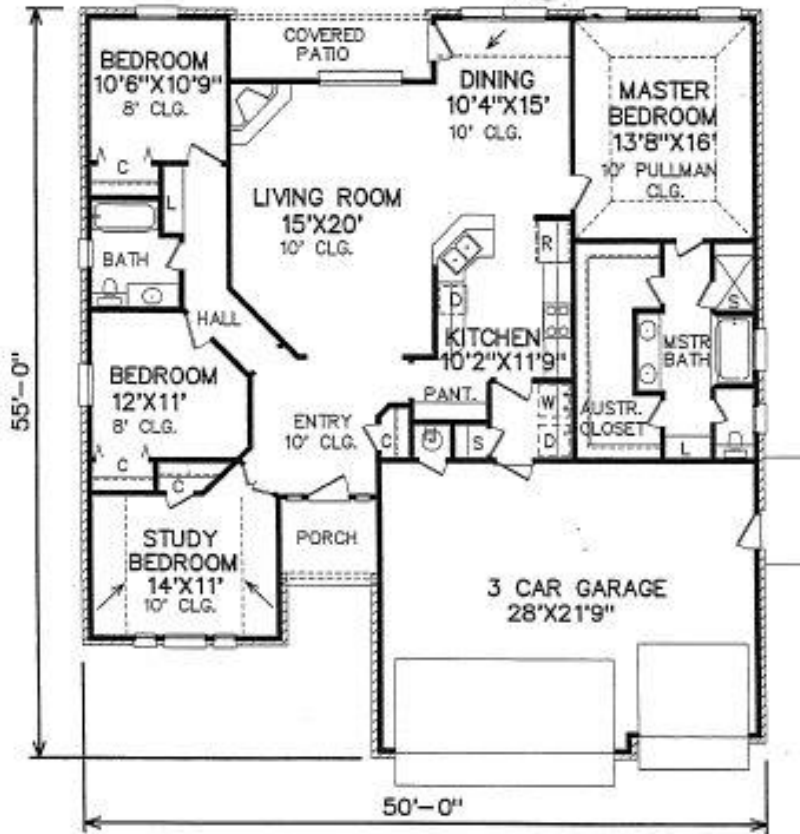

4 Bedrooms, 2 Bath, 3 Car Garage

© 2000 All rights reserved  
Bill G. Perry Family Design Inc.

PLAN NO. 7479R  
1780 VENEER S.F.