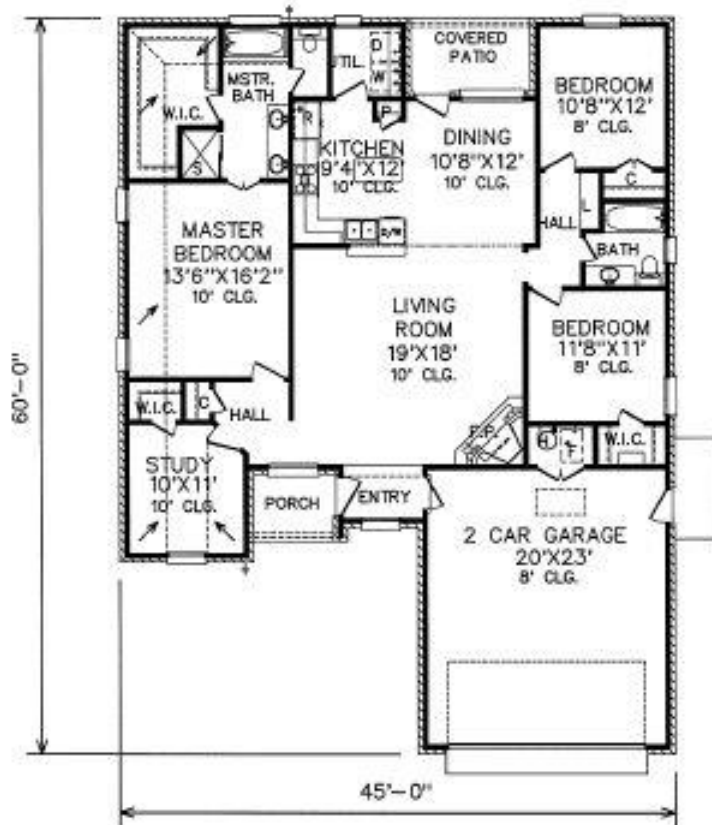

3 Bedrooms, Study Room, 2 Bath, 2 Car Garage

© 2003 All rights reserved  
Bill G. Perry Family Design Inc.

PLAN NO. 8122L  
1699 VENEER S.F.